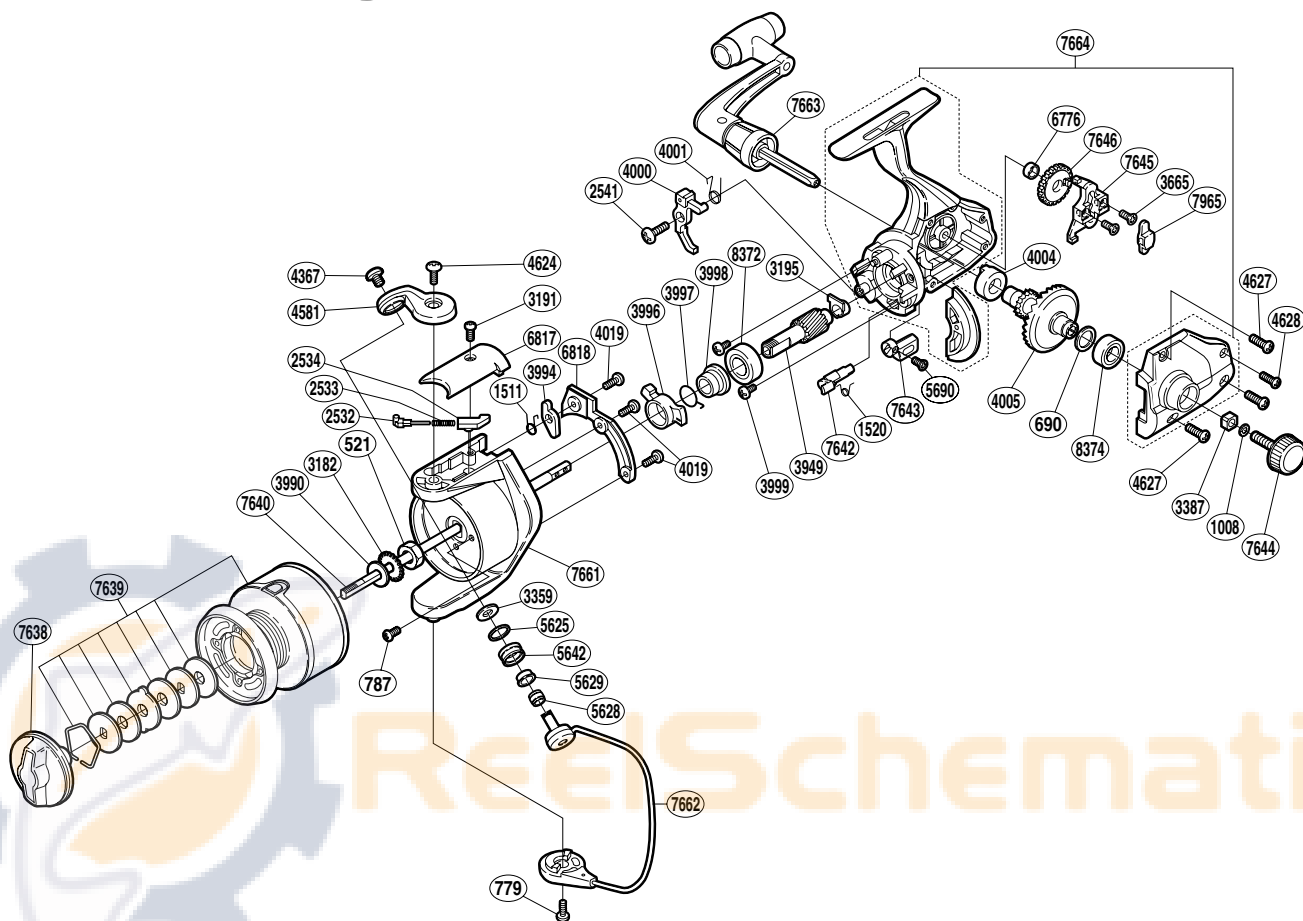

SHIMANO®

Alivio

ALV-6000F

Part No.	Description	Part No.	Description	Part No.	Description
RD 0521	Rotor Nut	RD 3994	Bail Trip Lever	RD 5690	Anti-Reverse Lever Screw
RD 0690	Drive Gear Washer	RD 3996	Anti-Reverse Lock Out	RD 6776	Oscillating Gear Bushing
RD 0779	Bail Hold Support Screw	RD 3997	Anti-Reverse Lock Out Spring	RD 6817	Bail Spring Cover
RD 0787	Nut Lock Screw	RD 3998	Lock Out Spring Holder	RD 6818	Counterbalance Cover
RD 1008	Handle Lock Washer	RD 3999	Bearing Retainer Screw	RD 7638	Drag Knob Assembly
RD 1511	Lever Spring	RD 4000	Anti-Reverse Pawl	RD 7639	Spool Assembly
RD 1520	Anti-Reverse Cam Spring	RD 4001	Anti-Reverse Pawl Spring	RD 7640	Main Shaft
RD 2532	Bail Spring Guide (A)	RD 4004	Drive Gear Bushing	RD 7642	Anti-Reverse Cam
RD 2533	Bail Spring	RD 4005	Drive Gear	RD 7643	Anti-Reverse Lever
RD 2534	Bail Spring Guide (B)	RD 4019	Counterbalance Cover Screw	RD 7644	Handle Screw Cap
RD 2541	Anti-Reverse Pawl Screw	RD 4367	Line Roller Screw	RD 7645	Oscillating Slider
RD 3182	Spool Support	RD 4581	Bail Arm	RD 7646	Oscillating Gear
RD 3191	Bail Spring Cover Screw	RD 4624	Bail Arm Screw	RD 7661	Rotor
RD 3195	Bushing	RD 4627	Side Cover Screw (large)	RD 7662	Bail Assembly
RD 3359	Line Roller Washer	RD 4628	Side Cover Screw (small)	RD 7663	Handle Assembly
RD 3387	Handle Screw Lock	RD 5625	Line Roller Spacer	RD 7664	Body Assembly
RD 3665	Slider Retainer Screw	RD 5628	Line Roller Collar	RD 7965	Oscillating Slider Inner
RD 3949	Pinion Gear	RD 5629	Line Roller Bushing	RD 8372	Ball Bearing
RD 3990	Spool Washer	RD 5642	Line Roller	RD 8374	Ball Bearing